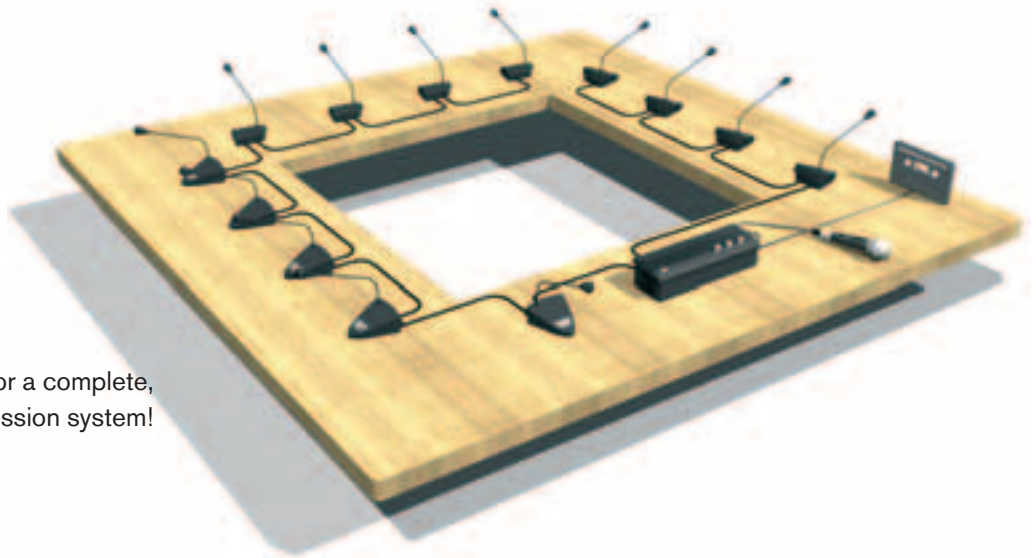

CCS 800 Ultra - the discussion system with digital acoustic feedback suppression

Security Systems

- Gives full control over all types of discussion
- Excellent speech intelligibility for all participants
- With digital acoustic feedback suppression facility
- Attractive, unobtrusive design
- Several operating modes for real flexibility in discussion management
- Suitable for fixed or temporary installations
- Easily extendable

Communication you can rely on

BOSCH

This is all you need for a complete, high-quality discussion system!

Increased intelligibility through digital feedback suppression

Excellent speech intelligibility under all conditions is assured due to a unique, built-in digital feedback suppression facility. This allows the volume to be turned up as required without any danger of acoustic feedback ('howling').

The CCS 800 Ultro discussion system from Bosch brings order and convenience to small/middle-sized gatherings and conferences, without introducing complexity. This versatile and economical system is both easy to install and extremely straightforward to use.

Product Specifications

LBB 3330 Delegate Unit

- Enables delegates to speak and listen to the proceedings
- Built-in loudspeaker
- Microphone with flexible stem (standard and extended length) and light ring
- Two headphone sockets, with built-in volume control
- Simple operation; one touch activates the microphone